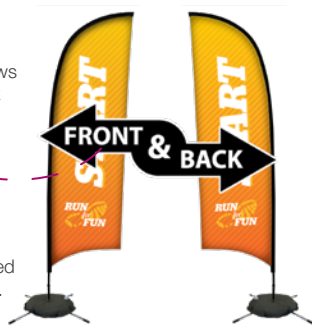

## BETTER Streamline 9'

(See pages 86-87 in our 2025 Product Guide)

Uniform carbon composite overlay construction with high-gloss black paint finish.

Flag attaches to a fixed hook using a bungee cord.

Hardware is covered by a lifetime warranty.

## BEST Premium 9'

(See pages 88-89 in our 2025 Product Guide)

Uniform carbon composite overlay construction with high-gloss black paint finish.

Flag attaches to a fixed hook using a bungee cord.

Hardware is covered by a lifetime warranty.

### Single-Sided

Image printed on one side; reverse image shows through back. Artwork is dye sublimated on super poly knit fabric.